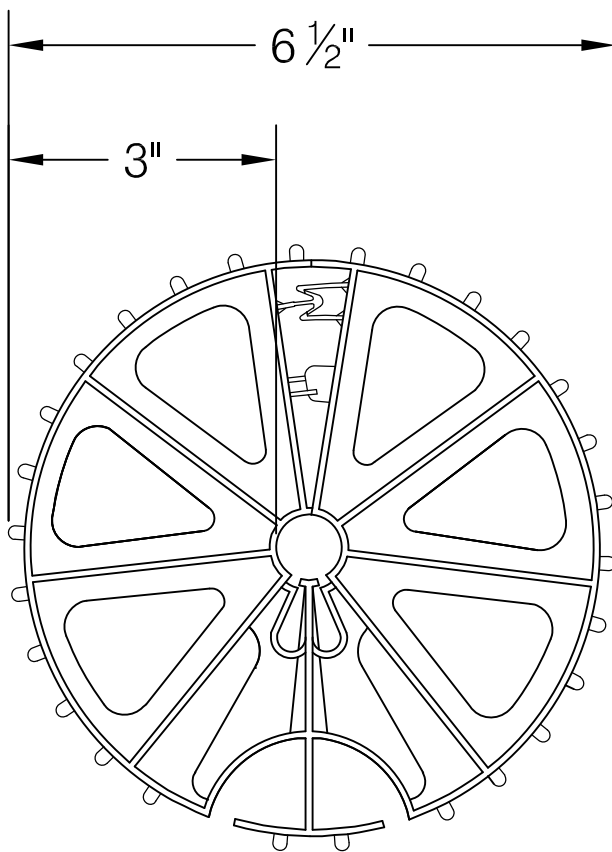

Part No.4QLPW
Quick-Lock Pier Wheel
provides 2 inches of concrete cover and fits rebar sizes #3 thru #7

Part No. 6QLPW
Quick-Lock Pier Wheel

provides 3 inches of concrete cover and fits rebar sizes #3 thru #5

Part No. 8QLPW
Quick-Lock Pier Wheel

provides 4 inches of concrete cover and fits rebar sizes #3 thru #7