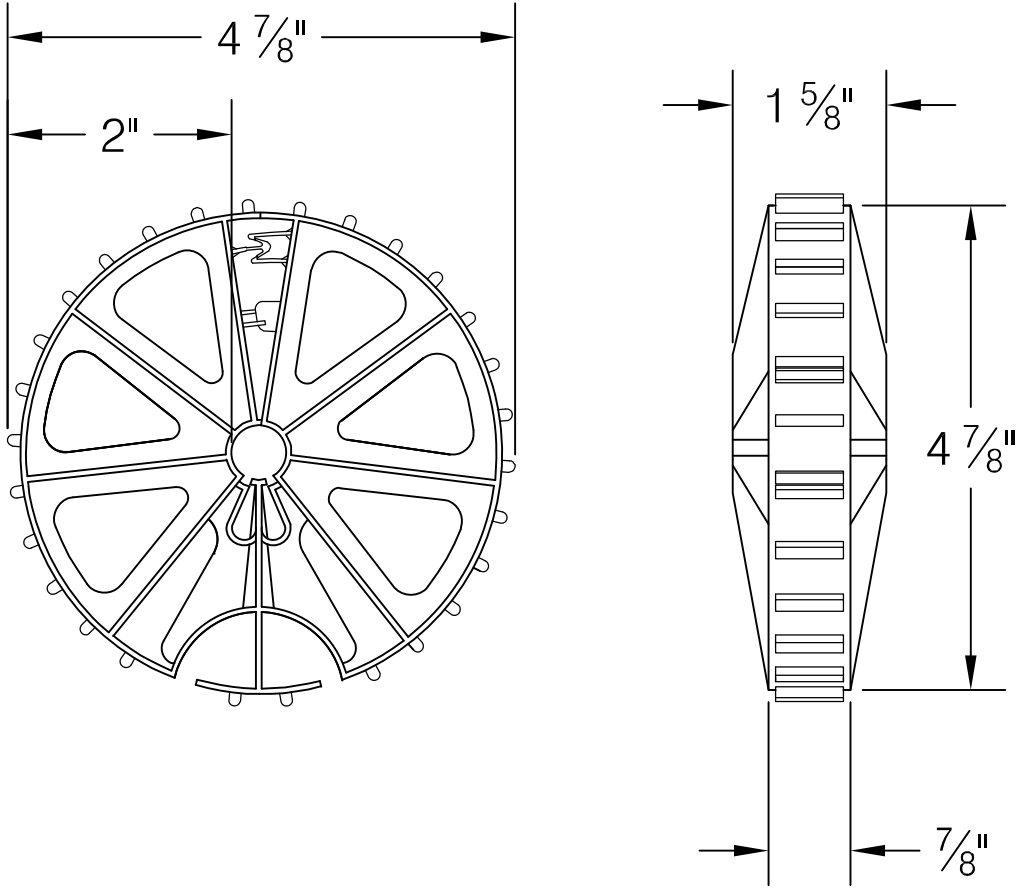

Part No.4QLPW
Quick-Lock Pier Wheel
provides 2 inches of concrete cover and fits rebar sizes #3 thru #7

Part No. 6QLPW
Quick-Lock Pier Wheel

provides 3 inches of concrete cover and fits rebar sizes #3 thru #5

Part No. 8QLPW
Quick-Lock Pier Wheel

provides 4 inches of concrete cover and fits rebar sizes #3 thru #7