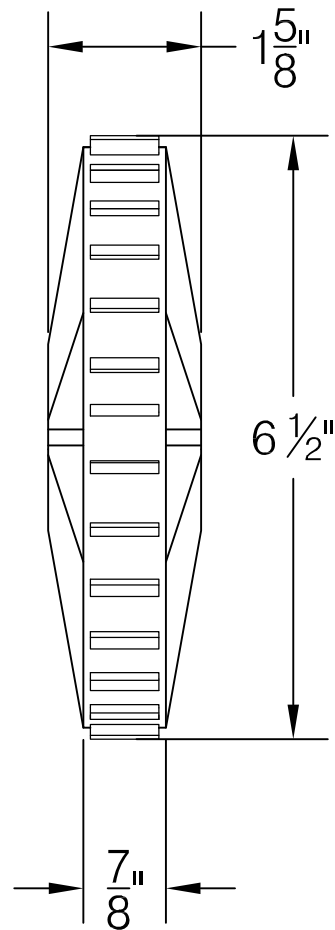

Part No.4QLPW
Quick-Lock Pier Wheel
provides 2 inches of concrete cover and fits rebar sizes #3 thru #7

Part No. 6QLPW
Quick-Lock Pier Wheel

provides 3 inches of concrete cover and fits rebar sizes #3 thru #5

Part No. 8QLPW
Quick-Lock Pier Wheel

provides 4 inches of concrete cover and fits rebar sizes #3 thru #7