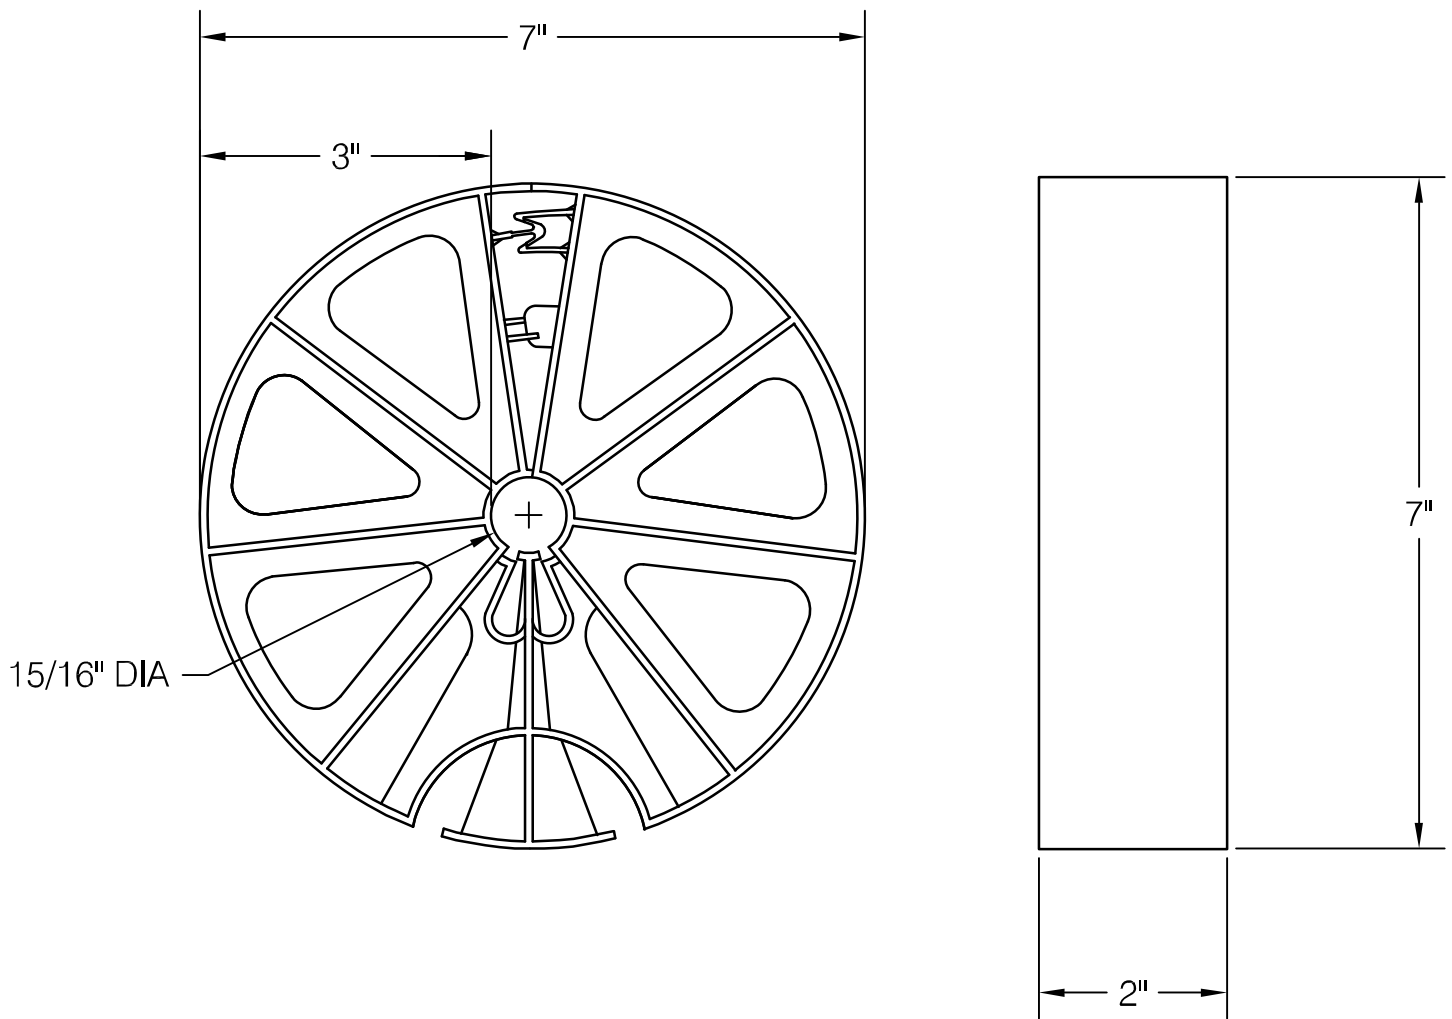

Part No. 4QLHD

Quick-Lock Heavy Duty Pier Wheel

provides 2 inches of concrete cover and fits rebar size #3 thru #7

Part No. 6QLHD
Quick-Lock Heavy Duty Pier Wheel
provides 3 inches of concrete cover and fits rebar sizes #3 thru #7

Part No. 7QLHD
7" Quick-Lock Heavy Duty Pier Wheel
provides 3" inches of concrete cover and fits rebar sizes #3 thru #7

Part No. 8QLHD
Quick-Lock Heavy Duty Pier Wheel
provides 4 inches of concrete cover and fits rebar sizes #3 thru #7

Part No. 12QLHD
Quick-Lock Heavy Duty Pier Wheel
provides 6 inches of concrete cover and fits rebar sizes #3 thru #7