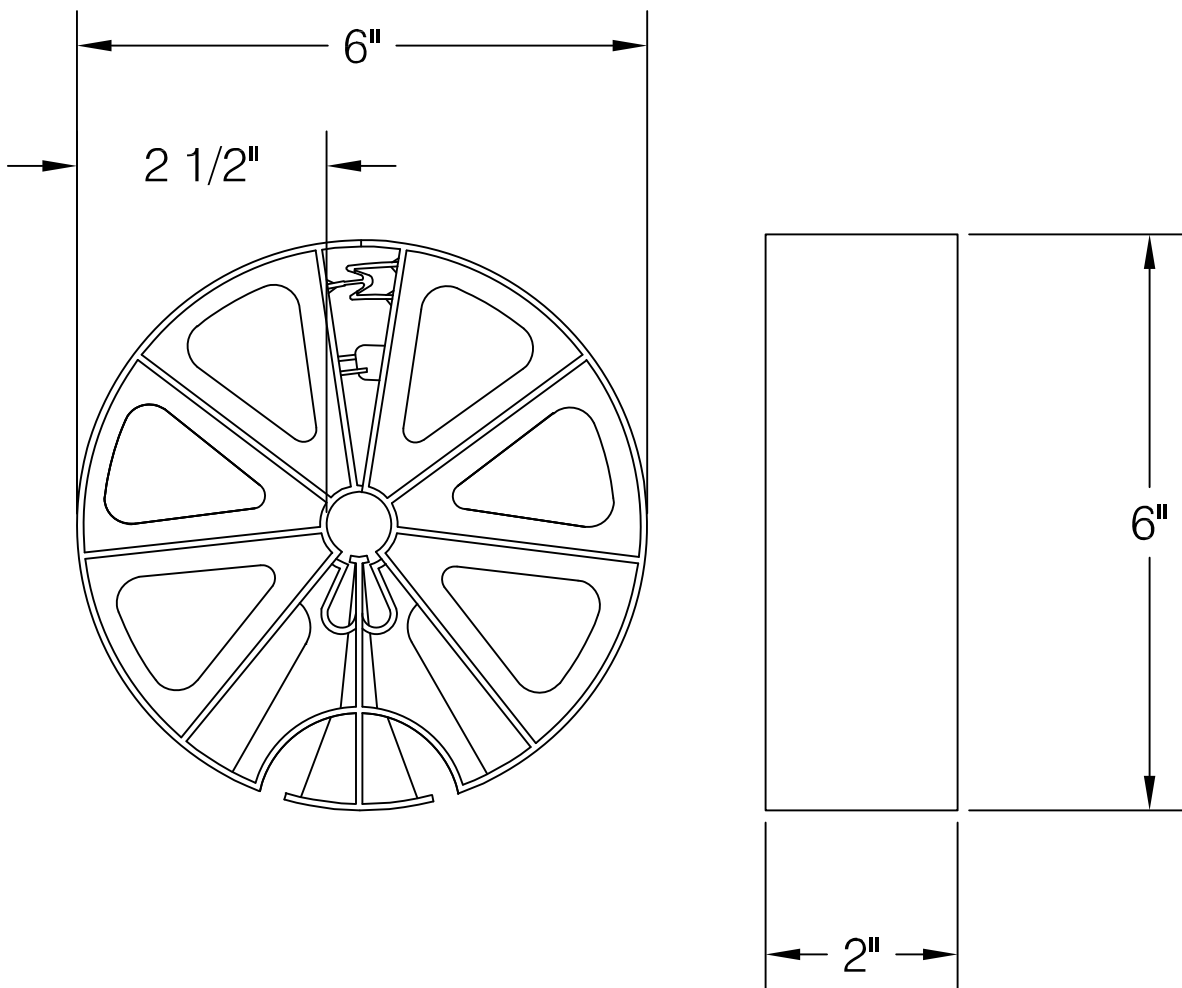

Part No. 4QLHD

Quick-Lock Heavy Duty Pier Wheel

provides 2 inches of concrete cover and fits rebar size #3 thru #7

Part No. 6QLHD
Quick-Lock Heavy Duty Pier Wheel
provides 3 inches of concrete cover and fits rebar sizes #3 thru #7

Part No. 7QLHD
7" Quick-Lock Heavy Duty Pier Wheel
provides 3" inches of concrete cover and fits rebar sizes #3 thru #7

Part No. 8QLHD
Quick-Lock Heavy Duty Pier Wheel
provides 4 inches of concrete cover and fits rebar sizes #3 thru #7

Part No. 12QLHD
Quick-Lock Heavy Duty Pier Wheel
provides 6 inches of concrete cover and fits rebar sizes #3 thru #7