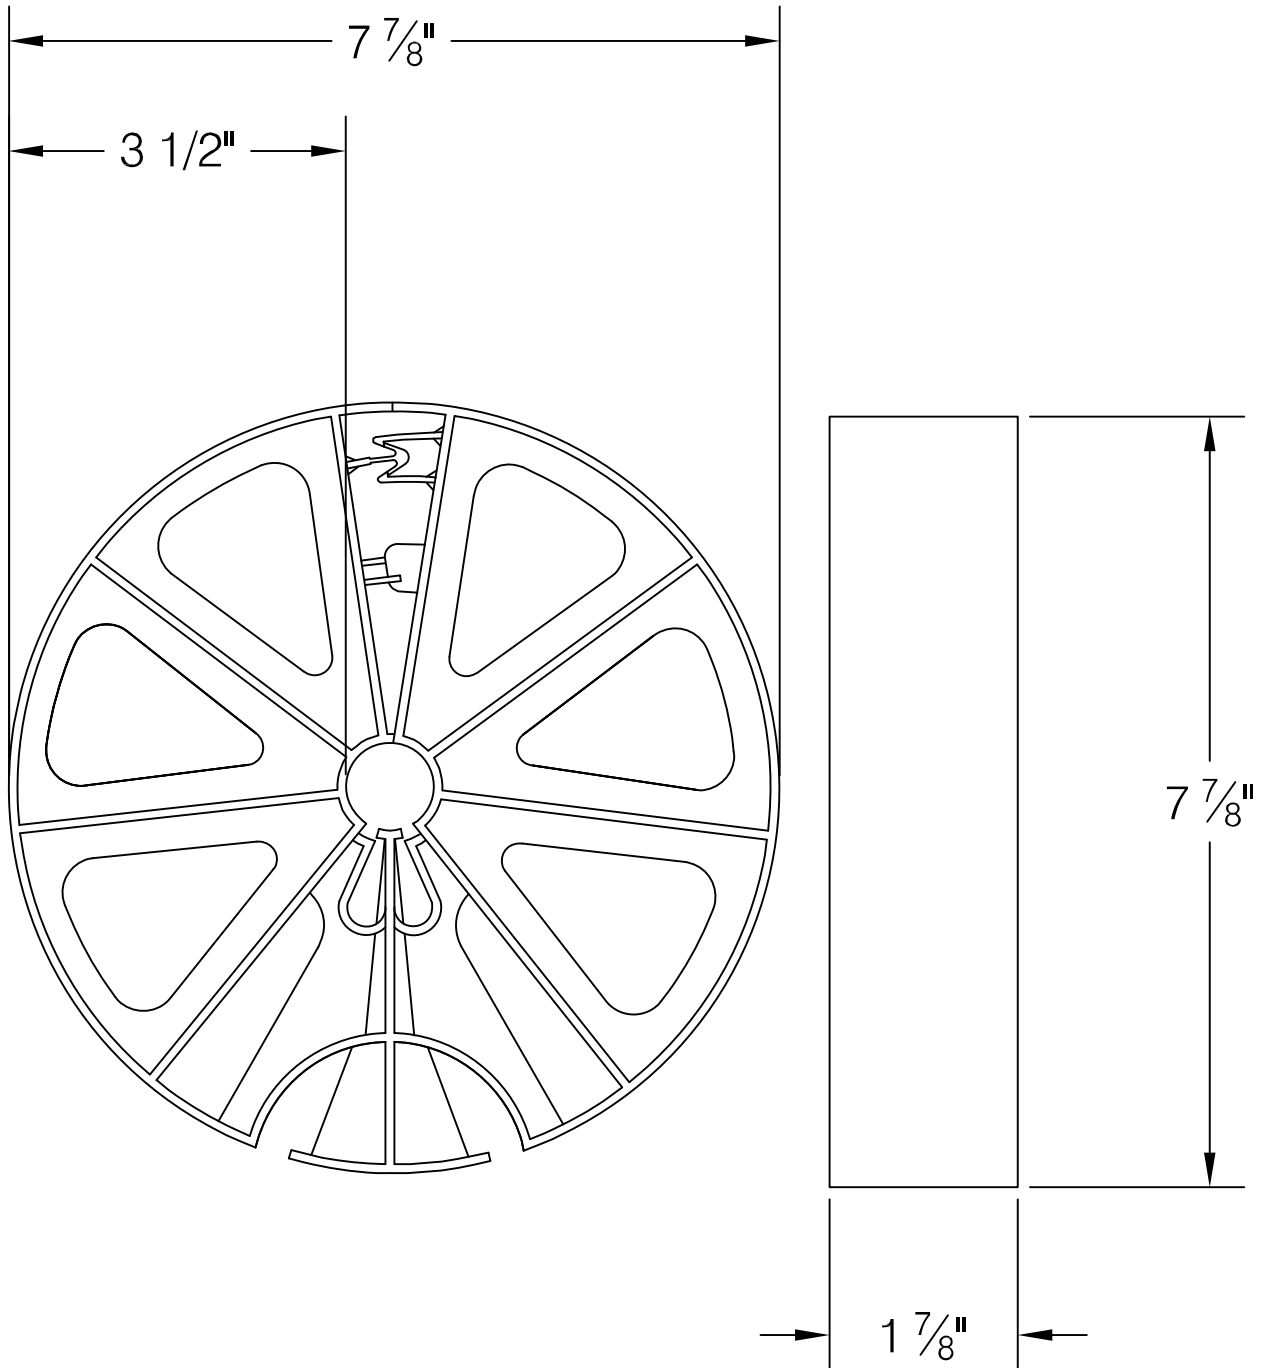

Part No. 4QLHD

Quick-Lock Heavy Duty Pier Wheel

provides 2 inches of concrete cover and fits rebar size #3 thru #7

Part No. 6QLHD
Quick-Lock Heavy Duty Pier Wheel
provides 3 inches of concrete cover and fits rebar sizes #3 thru #7

Part No. 7QLHD
7" Quick-Lock Heavy Duty Pier Wheel
provides 3" inches of concrete cover and fits rebar sizes #3 thru #7

Part No. 8QLHD
Quick-Lock Heavy Duty Pier Wheel
provides 4 inches of concrete cover and fits rebar sizes #3 thru #7

Part No. 12QLHD
Quick-Lock Heavy Duty Pier Wheel
provides 6 inches of concrete cover and fits rebar sizes #3 thru #7