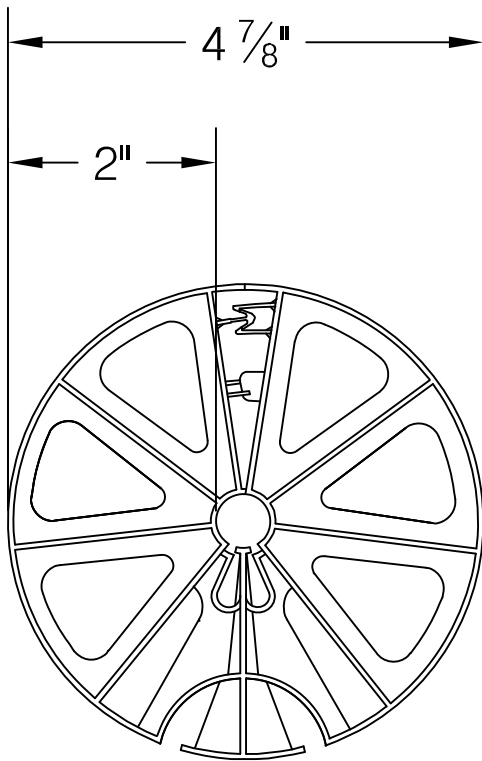

Part No. 4QLHD

Quick-Lock Heavy Duty Pier Wheel

provides 2 inches of concrete cover and fits rebar size #3 thru #7

Part No. 6QLHD
Quick-Lock Heavy Duty Pier Wheel
provides 3 inches of concrete cover and fits rebar sizes #3 thru #7

Part No. 7QLHD
7" Quick-Lock Heavy Duty Pier Wheel
provides 3" inches of concrete cover and fits rebar sizes #3 thru #7

Part No. 8QLHD
Quick-Lock Heavy Duty Pier Wheel
provides 4 inches of concrete cover and fits rebar sizes #3 thru #7

Part No. 12QLHD
Quick-Lock Heavy Duty Pier Wheel
provides 6 inches of concrete cover and fits rebar sizes #3 thru #7