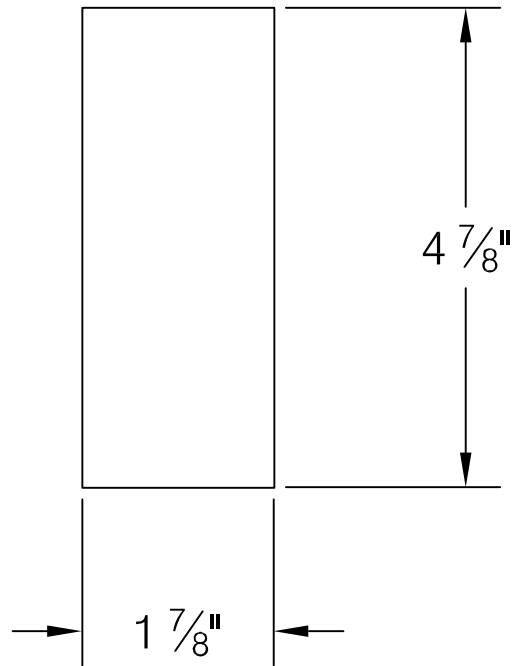

Part No. 4QLHD

Quick-Lock Heavy Duty Pier Wheel

provides 2 inches of concrete cover and fits rebar size #3 thru #7

Part No. 6QLHD
Quick-Lock Heavy Duty Pier Wheel
provides 3 inches of concrete cover and fits rebar sizes #3 thru #7

Part No. 7QLHD
7" Quick-Lock Heavy Duty Pier Wheel
provides 3" inches of concrete cover and fits rebar sizes #3 thru #7

Part No. 8QLHD
Quick-Lock Heavy Duty Pier Wheel
provides 4 inches of concrete cover and fits rebar sizes #3 thru #7

Part No. 12QLHD
Quick-Lock Heavy Duty Pier Wheel
provides 6 inches of concrete cover and fits rebar sizes #3 thru #7